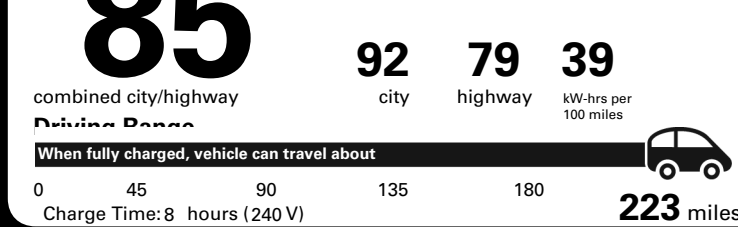

To view full accessory product line -
Scan this Smartphone QR code
or visit <https://accessories.volvocars.com/en-us>

JOIN THE CONVERSATION

See what our fans are saying about Volvo and join in!

Have a question?
Feel free to ask us on Twitter! @VolvoCarUSA
Scan this Smartphone QR code

Instagram: @VolvoCarUSA
Facebook: Volvo Car USA
YouTube: Volvo Car USA

PRICING

IMPORTER'S SUGGESTED LIST PRICE P.O.E.: $ 56,250.00

Plus Features

Laminated Panoramic Moonroof w/ Power Sunshade
Power Front Seats w/ Driver Seat Memory
HomeLink Garage Door Transmitter
LED Front Fog Lights
360 Surround View Camera
Front Park Assist (Rear Standard)
Power Folding Rear Head Restraints
12V Outlet in Cargo Area
Removeable / Folding Load Floor

Metallic Paint	695.00
Protection Package Premier***	475.00
Trunk Spoiler	430.00
Destination Charge	1,095.00
Total Suggested Retail Price:	$ 58,945.00

The price shown does not include License and Title Fees, State and Local Taxes and Dealer Installed Options and Accessories. The factory reserves the right to modify price, designs and equipment without previous notice.

Fuel Economy and Environment

Electric Vehicle

Fuel Economy

85 MPGe Small SUV 4WD range from 14 to 129 MPGe. The best vehicle rates 132 MPGe.